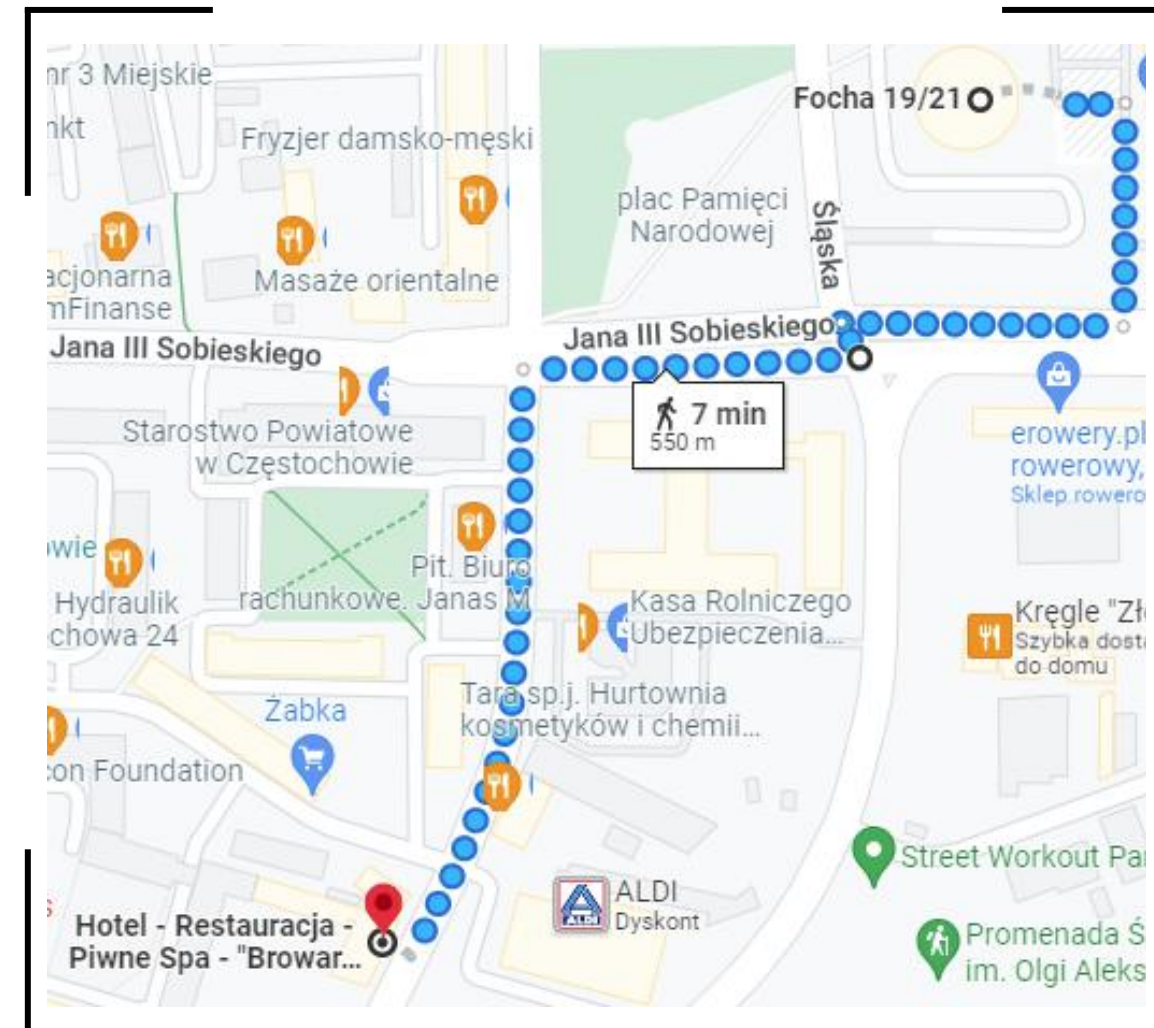

# Hotel Złote Arkady

The hotel, restaurant and bowling alley

<https://goo.gl/maps/TQBirKe6YC716dHq9>

# Hotel Browar

Hotel - Restaurant - Beer Spa - "CzenstochoviA Browar"

<https://goo.gl/maps/jEcux2ZyHrUqMdce9>