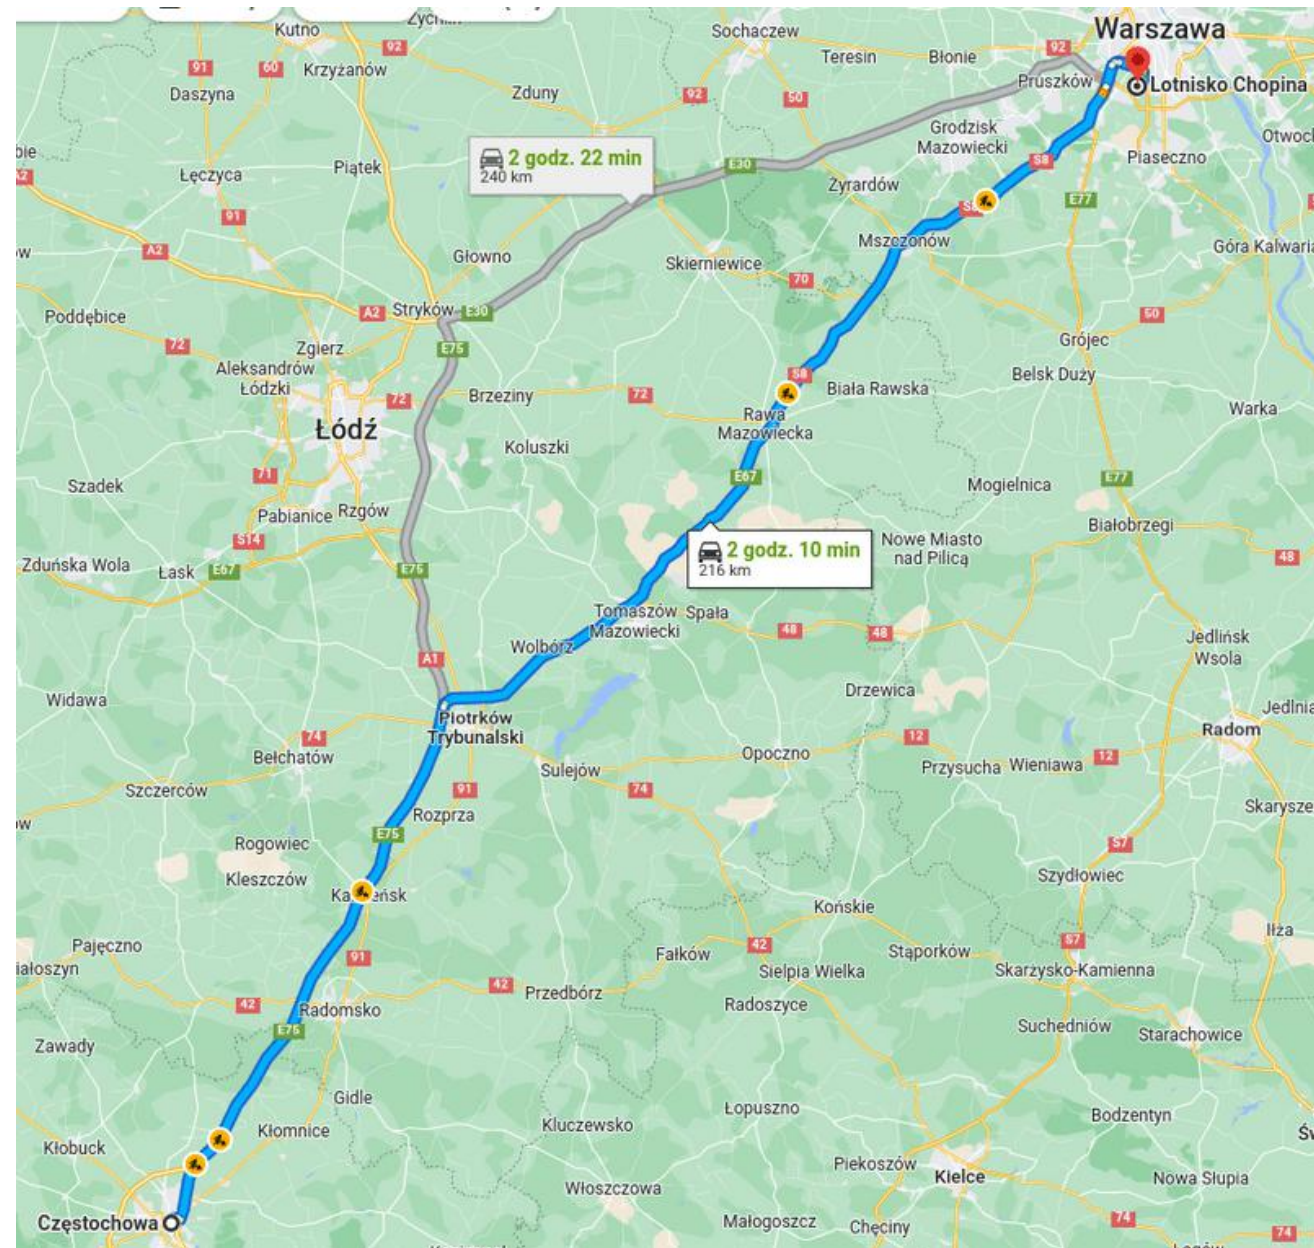

Warsaw Chopin

AIRPORT IN WARSAW CHOPIN

**Taxi to Warsaw Main Railway Station
about 5/10 euro.**

(Bolt or Uber or FREE NOW 3/6 euro)

**Train to Częstochowa - 50 zł
(10 euro)**

**Bus Warsaw Main Railway Station
- 1 euro / 4.40 zł**

Częstochowa PLN 28 - EUR 6

Train SKM- 1,5/2 euro - 8/10 zł

S1

Pruszków

Otwock

S2

Warszawa Lotnisko Chopina

Sulejówek Miłosna

S3

Warszawa Zachodnia peron 9

Legionowo Piaski / Wieliszew /
Radzymin