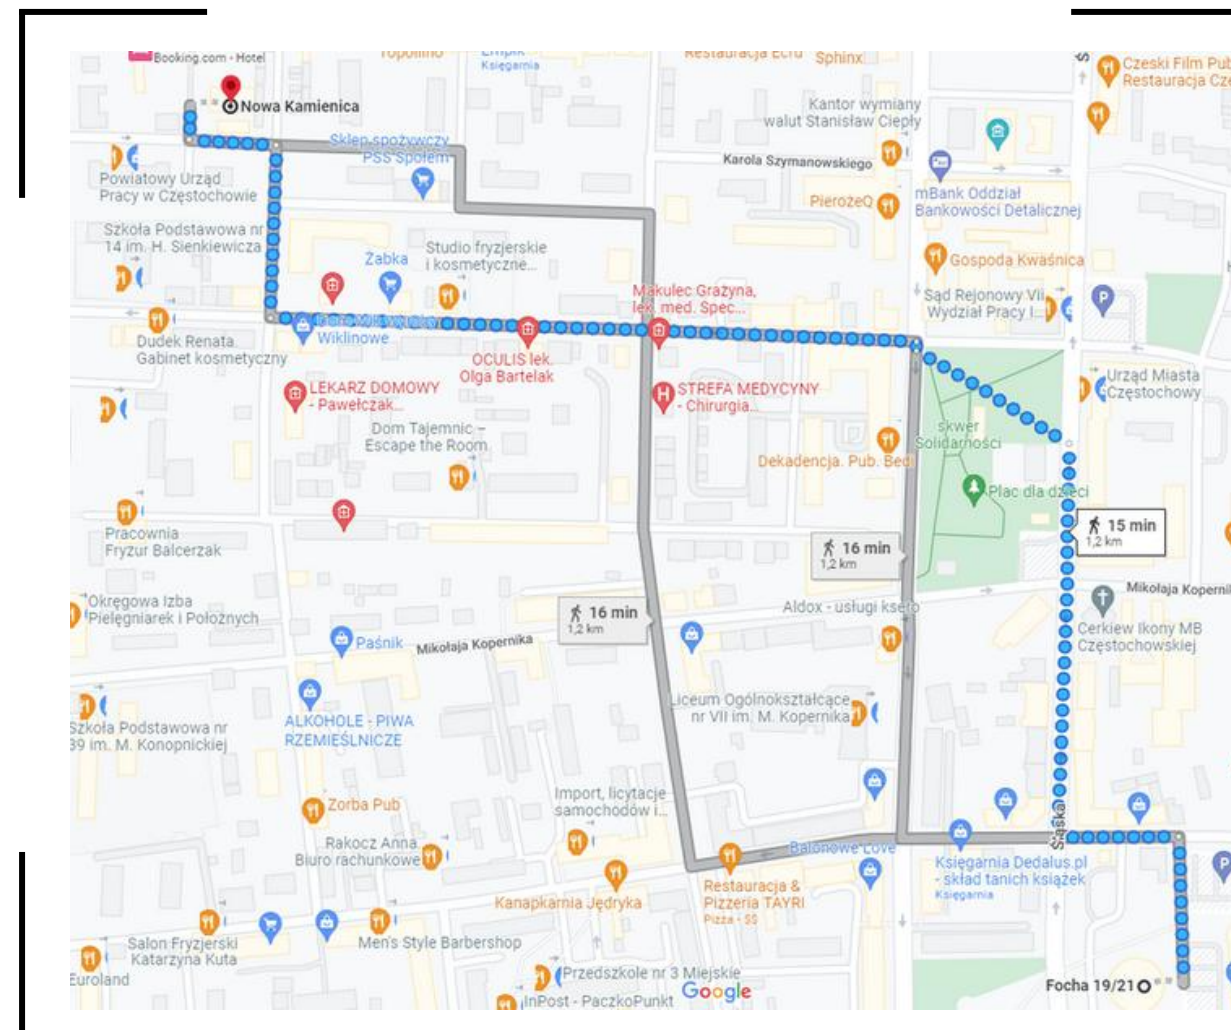

Apartments Nowa Kamienica

Apartments Nowa Kamienica Częstochowa Centrum Szymanowskiego 22A

<https://www.booking.com/hotel/pl/apartamenty-nowa-kamienica-czestochowa-centrum-szymanowskiego-22a.pl.html?aid=2127719&label=metagha-link-MRPL-hotel-5175265_dev-desktop_lo-1_bw-13_dow-Sunday_defdate-1_room-0_gstact-2_rateid-0_aud-0_gacid-mcid-50_ppa-0_clrid-0_ad-0_gstkid-0_checkin-20221106_&sid=45a0525f98140a806d79ad8519910a9d&all_sr_blocks=517526515_348289205_0_2_0;checkin=2022-11-06;checkout=2022-11-07;dest_id=-498439;dest_type=city;dist=0;group_adults=2;group_children=0;hapos=1;highlighted_blocks=517526515_348289205_0_2_0;hpos=1;matching_block_id=517526515_348289205_0_2_0;no_rooms=1;req_adults=2;req_children=0;room=1;A%2CA;sb_price_type=total;sr_order=popularity;sr_pri_blocks=517526515_348289205_0_2_0_21038;srepoch=166614683;srpvid=5240580d6bfc014d;type=total;ucfs=1&hotelTmpl>